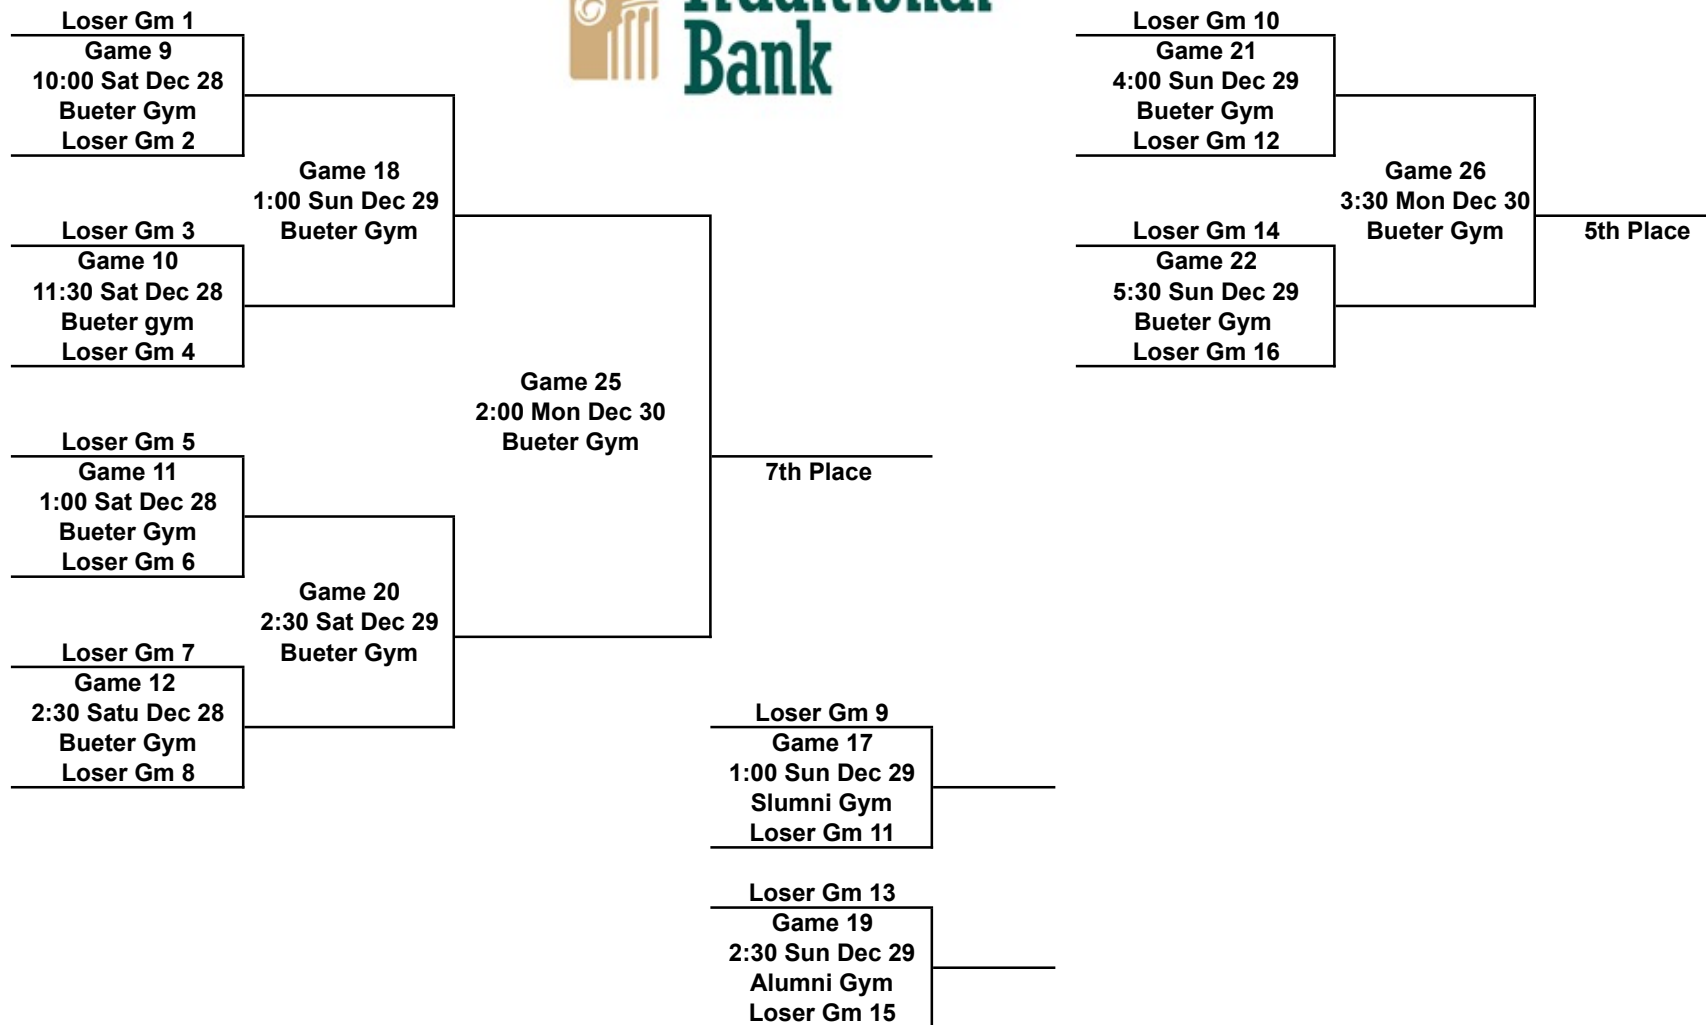

2019 TRADITIONAL BANK HOLIDAY CLASSIC

DECEMBER 27-30, 2019
LEXINGTON CATHOLIC HIGH SCHOOL

Top team of bracket will be home team and will wear white
For complete tournament information, please visit:
www.lexingtoncatholic.com

Loser Game 23
Game 27
Mon Dec 30 5:30
Bueter Gym
Loser Game 24
3rd Place

2019 TRADITIONAL BANK HOLIDAY CLASSIC

DECEMBER 27-30, 2019

LEXINGTON CATHOLIC HIGH SCHOOL

Top team of bracket will be home team and will wear white
 For complete tournament information visit
www.lexingtoncatholic.com